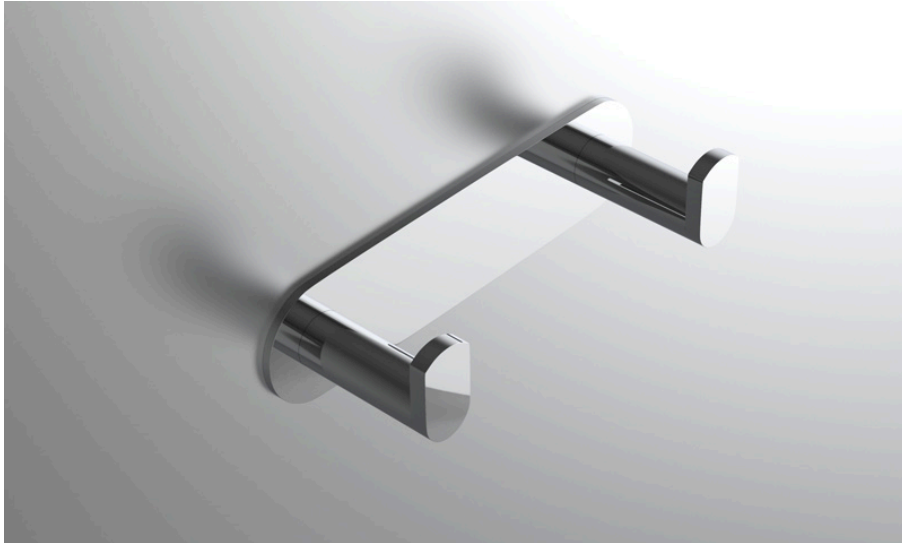

neelnox

LET
THERE
BE **DESIGN.**

FEATURES

- Premium 304 Grade Stainless Steel
- Solid Mount Construction
- Concealed Installation Hardware
- State of the art wall anchors included for installation on Dry wall or Tile

COLLECTION BEAUMONT

ROBE HOOK

Model	Product	Finishes Available
BEA-RHD2	Robe Hook	Multiple finishes available. Over 23 finishes to choose from.

FINISHES			
	Polished (-P)	Antique Copper (-ACOP)	Polished Gold (-PGLD)
	Brushed (-B)	Polished Brass (-PBRS)	Brushed Copper (-BCOP)
	Brushed Gold (-BGLD)	Matte White (-WHT)	Brushed Rose Gold (-BRGD)
	Matte Black (-BLK)	Brushed Modern Bronze (-BMBRZ)	Brushed Black (-BRBLK)
	Oil Rubbed Bronze (-ORB)	Glossy White (-GWHT)	Polished Black (-PBLK)
	Brushed Brass (-BBRS)	Polished Rose Gold (-PRGD)	Antique Nickel (-ANKL)
	Brushed Bronze (-BBRZ)	Unlacquered Brass (-UBRS)	Black Nickel (-NKBL)
	Antique Brass (-ABRS)	Polished Nickel (-PNKL)	